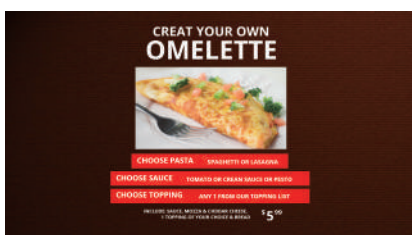

APPLICATIONS

- Restaurants
- Fast food chains
- Take away Restaurants
- Service Stations
- Pharmacies
- Wine Shops
- Other retail outlets

MOBILE APP

MENU TEMPLATE

Specifications

Hardware Specifications	
CPU	Rockchip 3328 Quad-core Cortex-A53 up to 1.5GHz
GPU	Mali-450MP2 GPU, Support OpenGL ES1.1/2.0
SDRAM	DDR3 2GB
FLASH	eMMC 16GB
Wi-Fi	2.4GHz/5GHz Dual Band Wi-Fi
Bluetooth	Bluetooth 4.0
LAN Ethernet	10/100M RGMII
Main Features	
OS	Android 8.1
Video Decoder	H.265 4K@60fps 10bit, VP9 Profile 2, H.264 4K@30fps, AVS+ 1080p@60fps
Video Encoder	H.264 1080p@60fps
HDR	HDR10, HLG HDR
Decoder Format	HD MPEG1/2/4, H.265/HEVC, HD AVC/VC-1, RM/RMVB, Xvid/DivX3/4/5/6, RealVideo8/9/10
Media Format	Avi/Rm/Rmvb/Ts/Vob/Mkv/Mov/ISO/wmv/asf/flv/dat/mpg/mpeg
Audio Format	MP3/WMA/AAC/WAV/OGG/DDP/HD/FLAC/APE
Photo Format	HD JPEG/BMP/GIF/PNG/TIFF
Language	Multi Languages
Port Specifications	
Port	1 x HDMI port 2.0 4K*2K@60fps
	3 x USB 2.0 & 1 x USB 3.0
	1 x TF CARD (SD CARD) Support 1~32GB
	1 x S/PDIF
	1 x RJ45 LAN Ethernet 10M/100M
Power Supply	DC5V/2.5A
Accessories	
Accessories	1 x Adapter
	1 x IR Remote Controller
	1 x HDMI Cable
General	
Dimesion (WxHxD)	114 x 114 x 23mm
Net Weight	140g