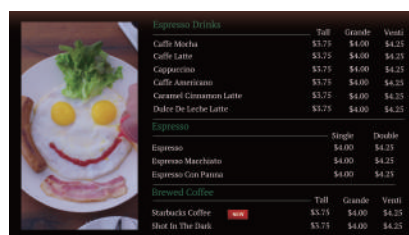

BENEFITS

- Manage multiple Menu Boards at multiple sites by Mobile Content Management System (MCMS) and Mobile App
- Adjust prices and Product Information Instantly
- Run compelling promotions with ease
- Add Value to the customer experience
- Attract customers through better promotion
- Basic Templates provided free

APPLICATIONS

- Restaurants
- Fast food chains
- Take away Restaurants
- Service Stations
- Pharmacies
- Wine Shops
- Other retail outlets

MOBILE APP

MENU TEMPLATE

Specifications

Hardware Specifications	
CPU	Rockchip 3328 Quad-core Cortex-A53 up to 1.5GHz
GPU	Mali-450MP2 GPU, Support OpenGL ES1.1/2.0
SDRAM	DDR3 2GB
FLASH	eMMC 16GB
Wi-Fi	2.4GHz/5GHz Dual Band Wi-Fi
Bluetooth	Bluetooth 4.0
LAN Ethernet	10/100M RGMII
Main Features	
OS	Android 8.1
Video Decoder	H.265 4K@60fps 10bit, VP9 Profile 2, H.264 4K@30fps, AVS+ 1080p@60fps
Video Encoder	H.264 1080p@60fps
HDR	HDR10, HLG HDR
Decoder Format	HD MPEG1/2/4, H.265/HEVC, HD AVC/VC-1, RM/RMVB, Xvid/DivX3/4/5/6, RealVideo8/9/10
Media Format	Avi/Rm/Rmvb/Ts/Vob/Mkv/Mov/ISO/wmv/asf/flv/dat/mpg/mpeg
Audio Format	MP3/WMA/AAC/WAV/OGG/DDP/HD/FLAC/APE
Photo Format	HD JPEG/BMP/GIF/PNG/TIFF
Language	Multi Languages
Port Specifications	
Port	1 x HDMI port 2.0 4K*2K@60fps
	3 x USB 2.0 & 1 x USB 3.0
	1 x TF CARD (SD CARD) Support 1~32GB
	1 x S/PDIF
	1 x RJ45 LAN Ethernet 10M/100M
Power Supply	DC5V/2.5A
Accessories	
Accessories	1 x Adapter
	1 x IR Remote Controller
	1 x HDMI Cable
General	
Dimesion (WxHxD)	114 x 114 x 23mm
Net Weight	140g